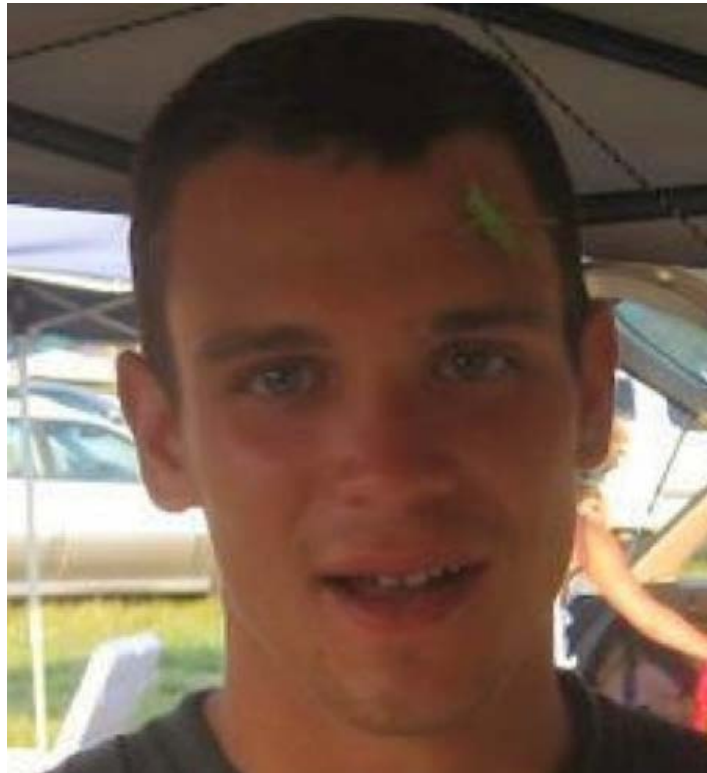

MISSING PERSON

Christopher Stephen Sylvia

MISSING SINCE:	02/16/2015	SEX:	Male
DOB:	12/12/1986	RACE:	White
HEIGHT:	5' 9"	EYES:	Hazel
WEIGHT:	155 lbs.	HAIR:	Brown
CLOTHING:	Camouflage pants, poly shirts and brown and black hiking boots		
DENTAL X-RAYS AVAILABLE:	Yes		

Christopher Sylvia was last seen on February 16, 2015.

Contact

AGENCY:	San Diego County Sheriff's Department
PHONE NUMBER:	(858) 974-2143
CASE NUMBER:	15109721